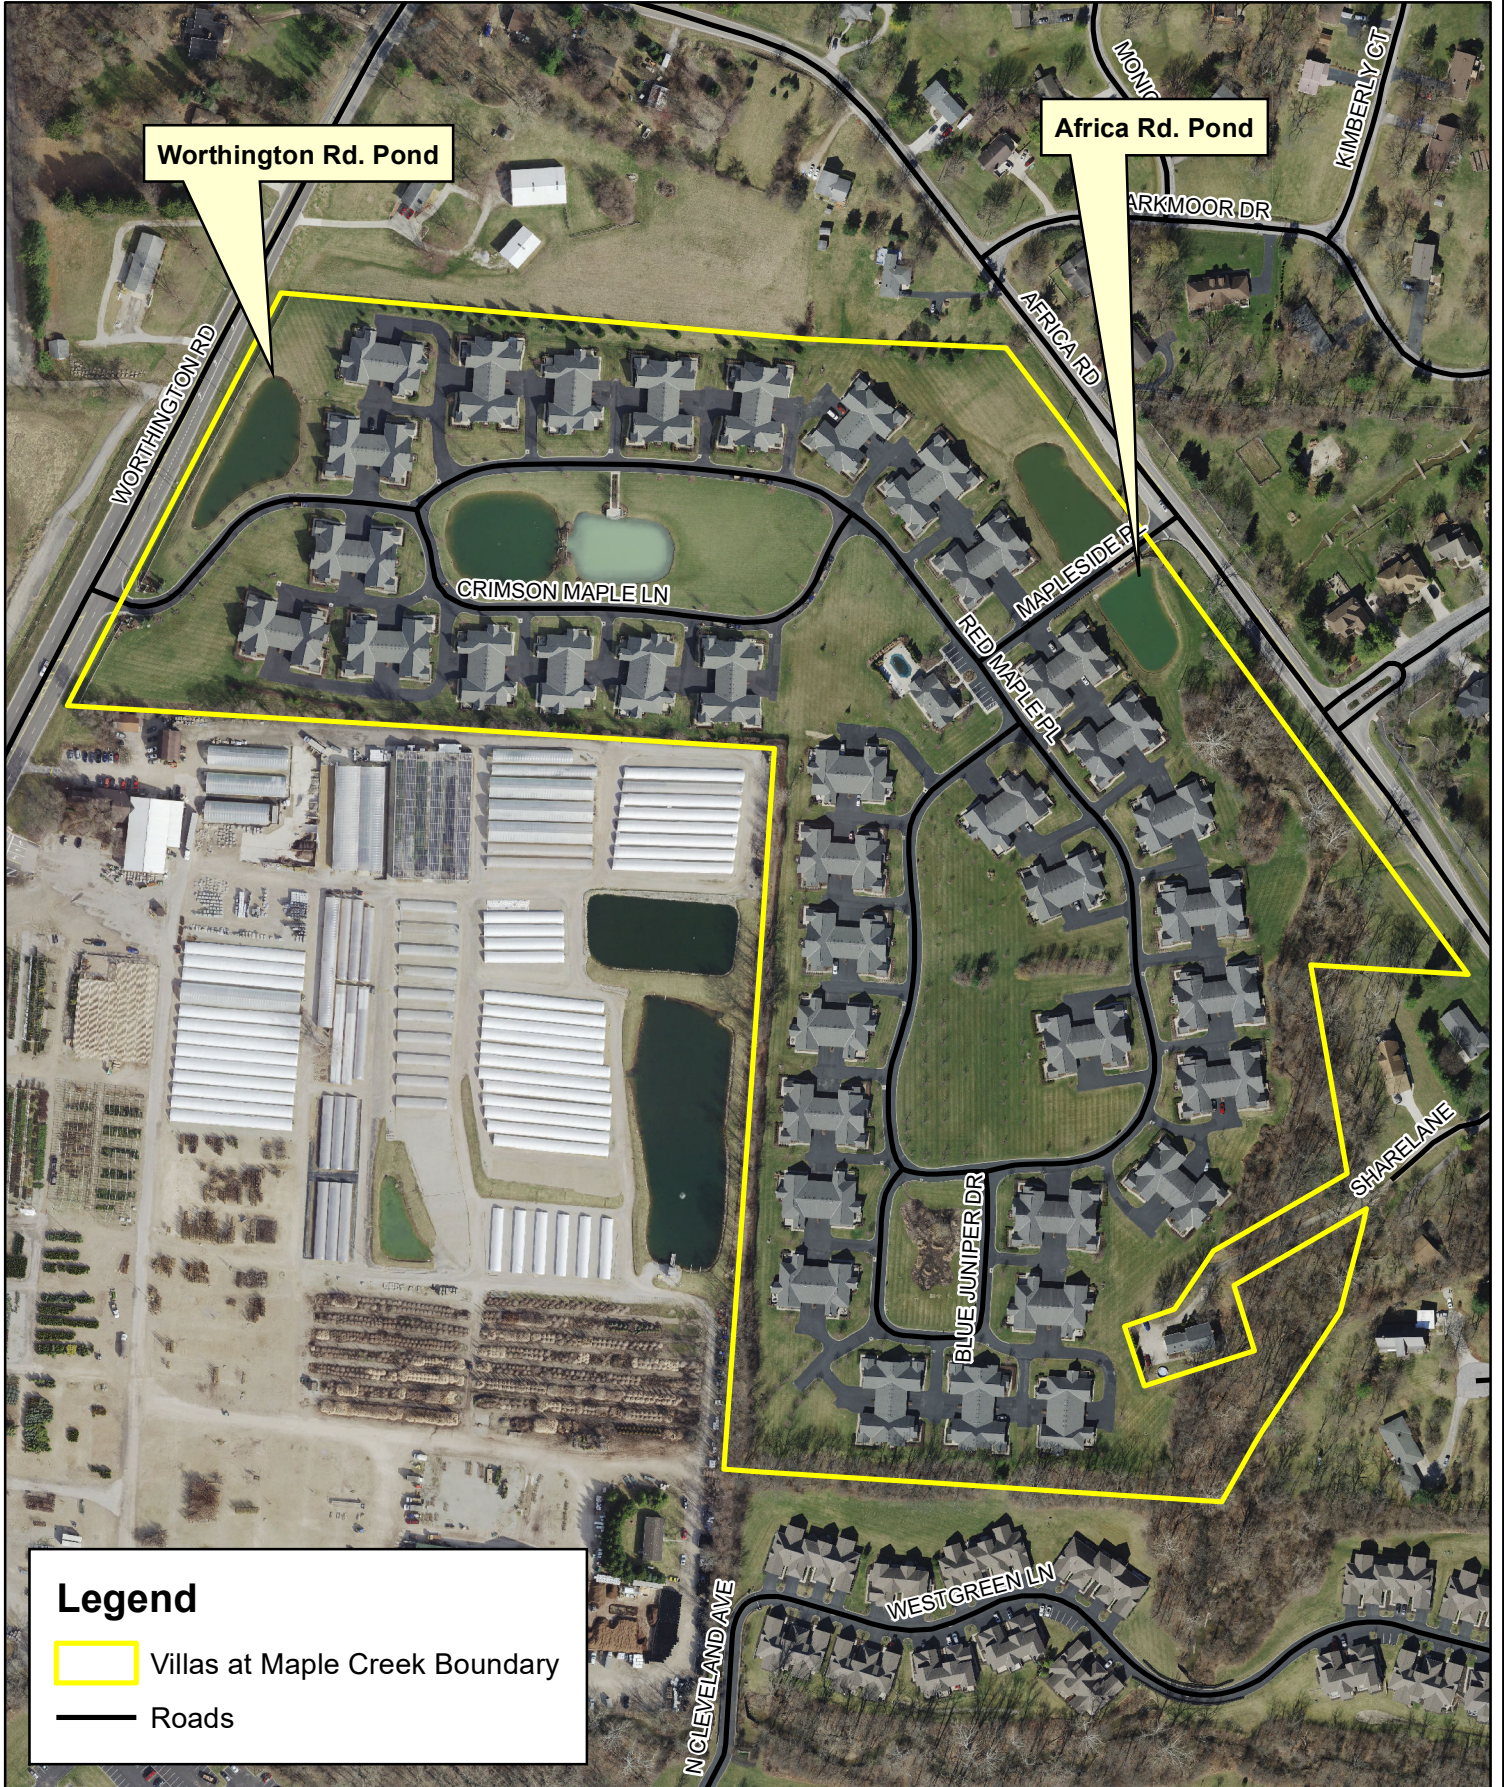

Villas at Maple Creek

Worthington Rd. Pond

Africa Rd. Pond

Legend

- Villas at Maple Creek Boundary
- Roads

Delaware Soil & Water Conservation District
 557 Sunbury Rd. Suite A
 Delaware, OH 43015
 (740) 368-1921 dswcd@delawareswcd.org
www.delawareswcd.org

0 150 300 Feet

Note:
 Delaware SWCD makes no guaranty or
 warranty as to the accuracy of the
 information on this map.