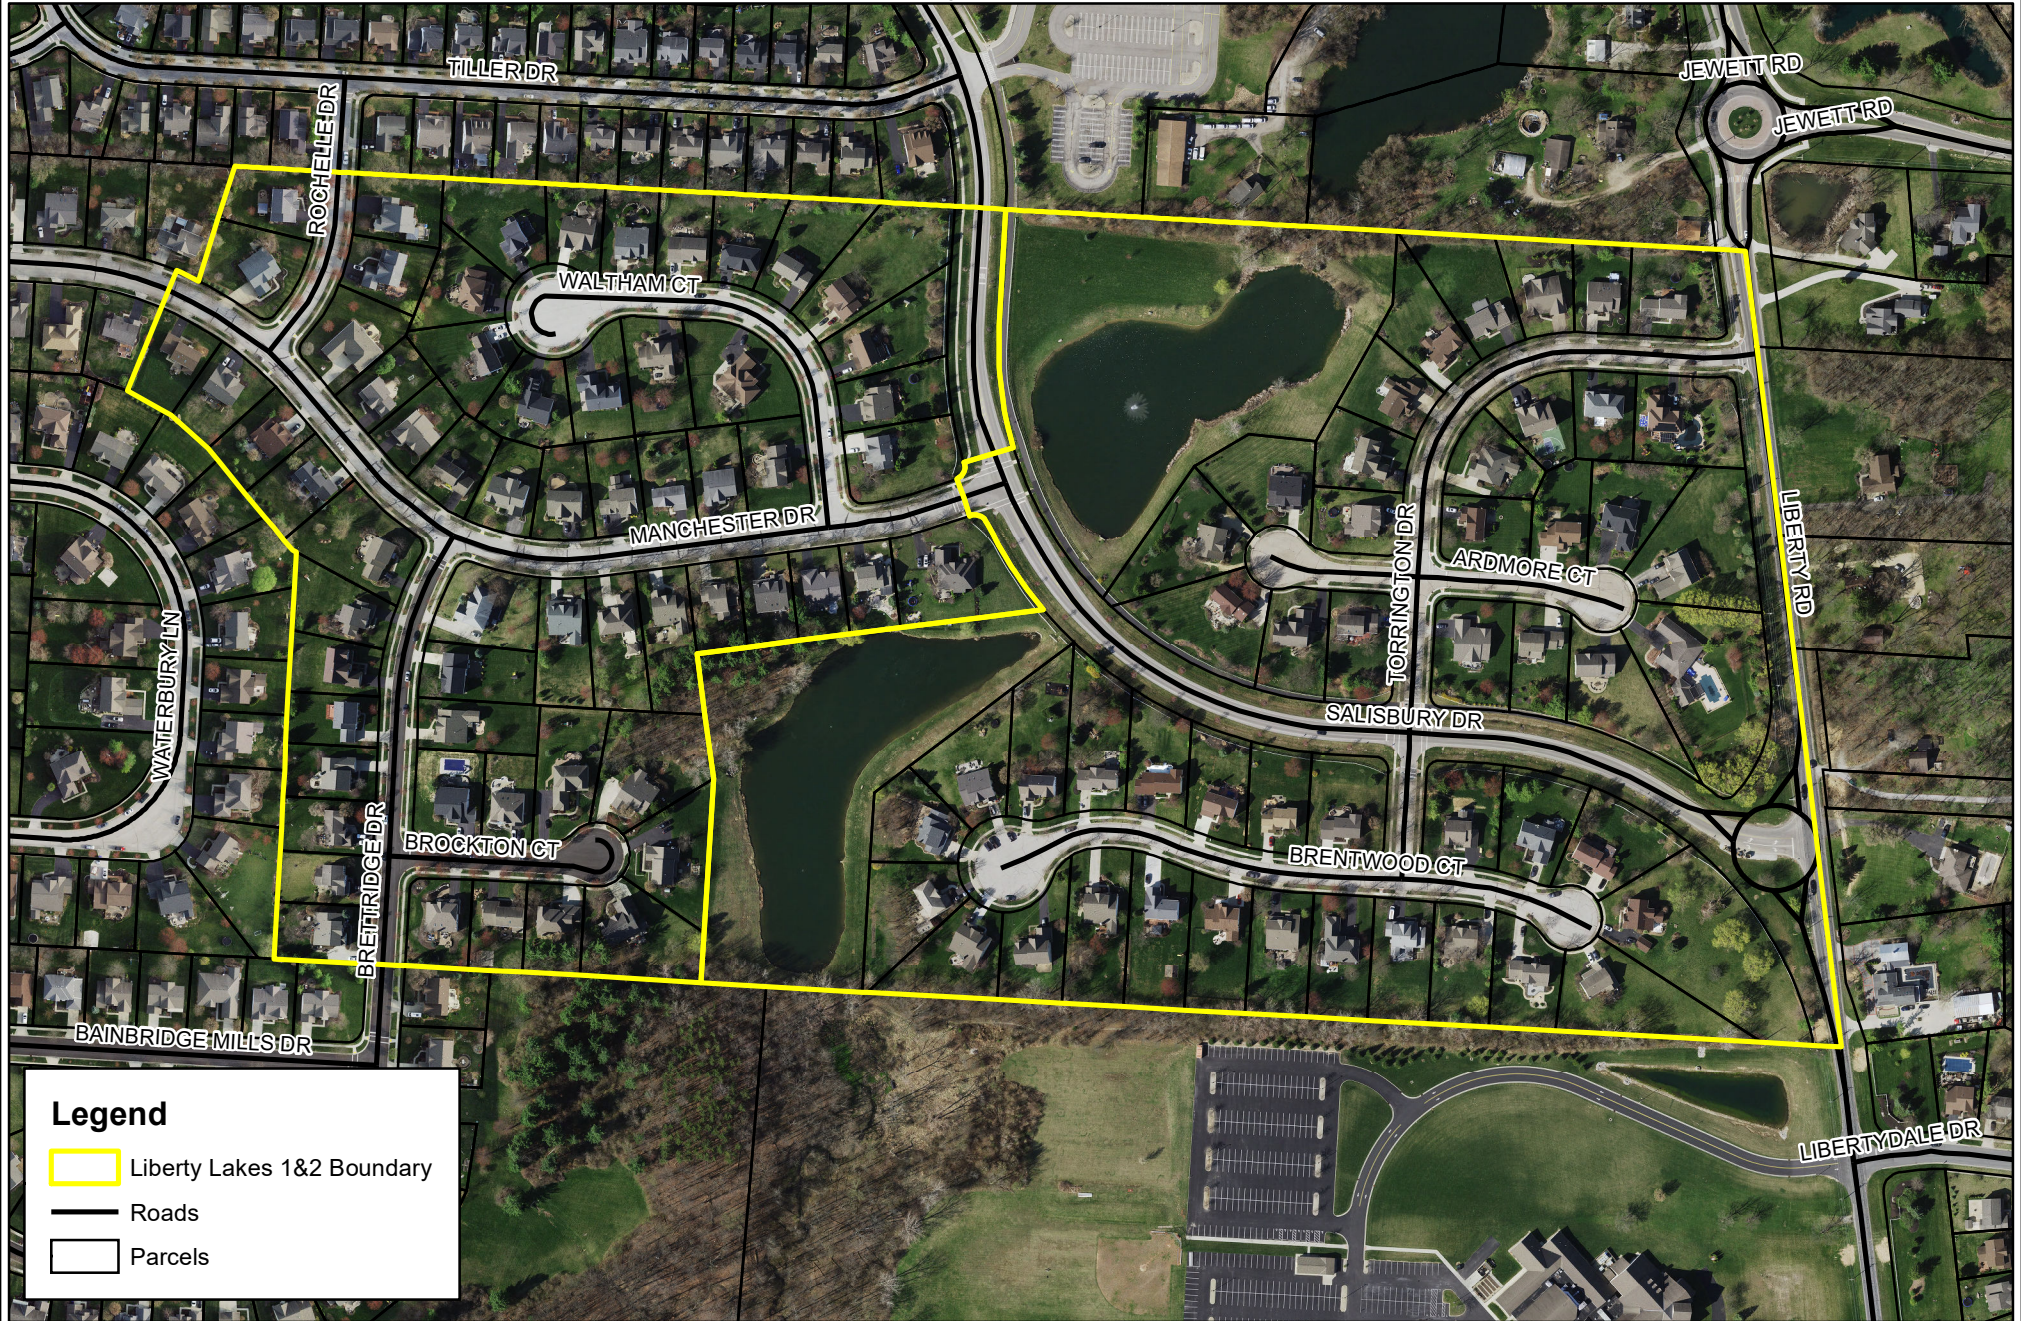

Liberty Lakes 1&2

Legend

- Liberty Lakes 1&2 Boundary
- Roads
- Parcels

Delaware Soil & Water Conservation District
 557 Sunbury Rd. Suite A
 Delaware, OH 43015
 (740) 368-1921
soilandwater.co.delaware.oh.us

Note:
 Delaware SWCD makes no guaranty or warranty as to the accuracy of the information on this map.